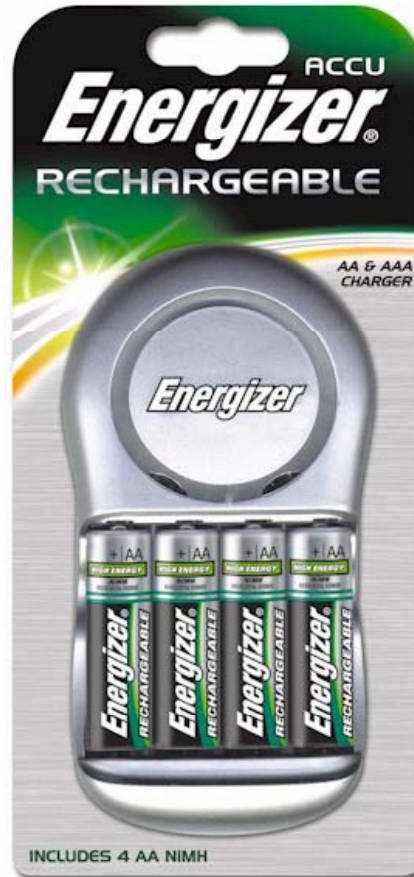

European Region

Download Instructions (multilingual)

[Page 01](#) | [Page 02](#)

Value Charger

Before Using Your Charger:
Please read all instructions and cautionary markings on the battery charger, batteries, and device.

CONVENIENT

- Charges 2 or 4 NiMH AA's or AAA's

EASY

- LED Indicators

SLEEK

- Compact Design

ECONOMICAL

- Value Priced

Product Detail:

Designation: Value Charger - European Region

Model: CHVC2EU2/UK2

Color: Silver

Charge Capability: "AA" (2) or (4) / "AAA" (2) or (4)
"AA" (2) and "AAA" (2) Simultaneously

Note: When charging only 2 batteries, place batteries in the two positions to the left or right.

Charging Times: (estimated)	Battery	Capacity	Estimated
	(NiMH)	(mAh)	(time)
AA	2500-2650	15.8-16.7 hrs	
AA	1300-2400	8.2-15.2 hrs	
AAA	850-1000	11.3-13.3 hrs	

Shutoff Mechanism: None

Charging Current: "AA" 190mA
"AAA" 90mA

Trickle Charge: None

Input Rating: 220V-240V, ~50/60Hz

Input Power: 7W

Output Power: AA 2.8Vx2, 170-210mA
AAA 2.8Vx2, 80-100mA

Typical Weight: 184.3 grams

Dimensions (mm): 132 x 70 x 57 (H x L x W)

Rev Polarity Protection: Yes

Primary Battery Detection: None

Important Notice

This datasheet contains information specific to products manufactured at the time of its publication.

©Energizer Holdings, Inc.

Contents herein do not constitute a warranty.